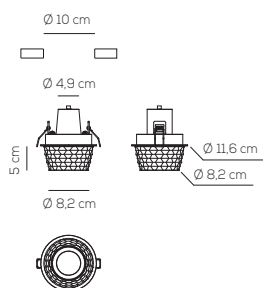

- GU10
- Downlight
- Surface installation in ceiling cut-out
- Supply voltage ~220-240V
- Switch mode: on-off
- Glass shade

FA FEDORA
kg 0.4 m³ 0.01

Product code composition

FEDORA

Type	Article	Colours	Finish	Source
FA	FEDORA	XX glass	XX white varnished metal	GU1 GU10 LED 1 x Max 5,5W only LED bulbs

CE IP20 LED 220-240V_{ac}

foro - hole Ø 10 cm / profondità min - min depth 11 cm

example composition code FA FEDORA XX XX GU1

For optional accessories please refer to our pricelist, website or contact our representatives